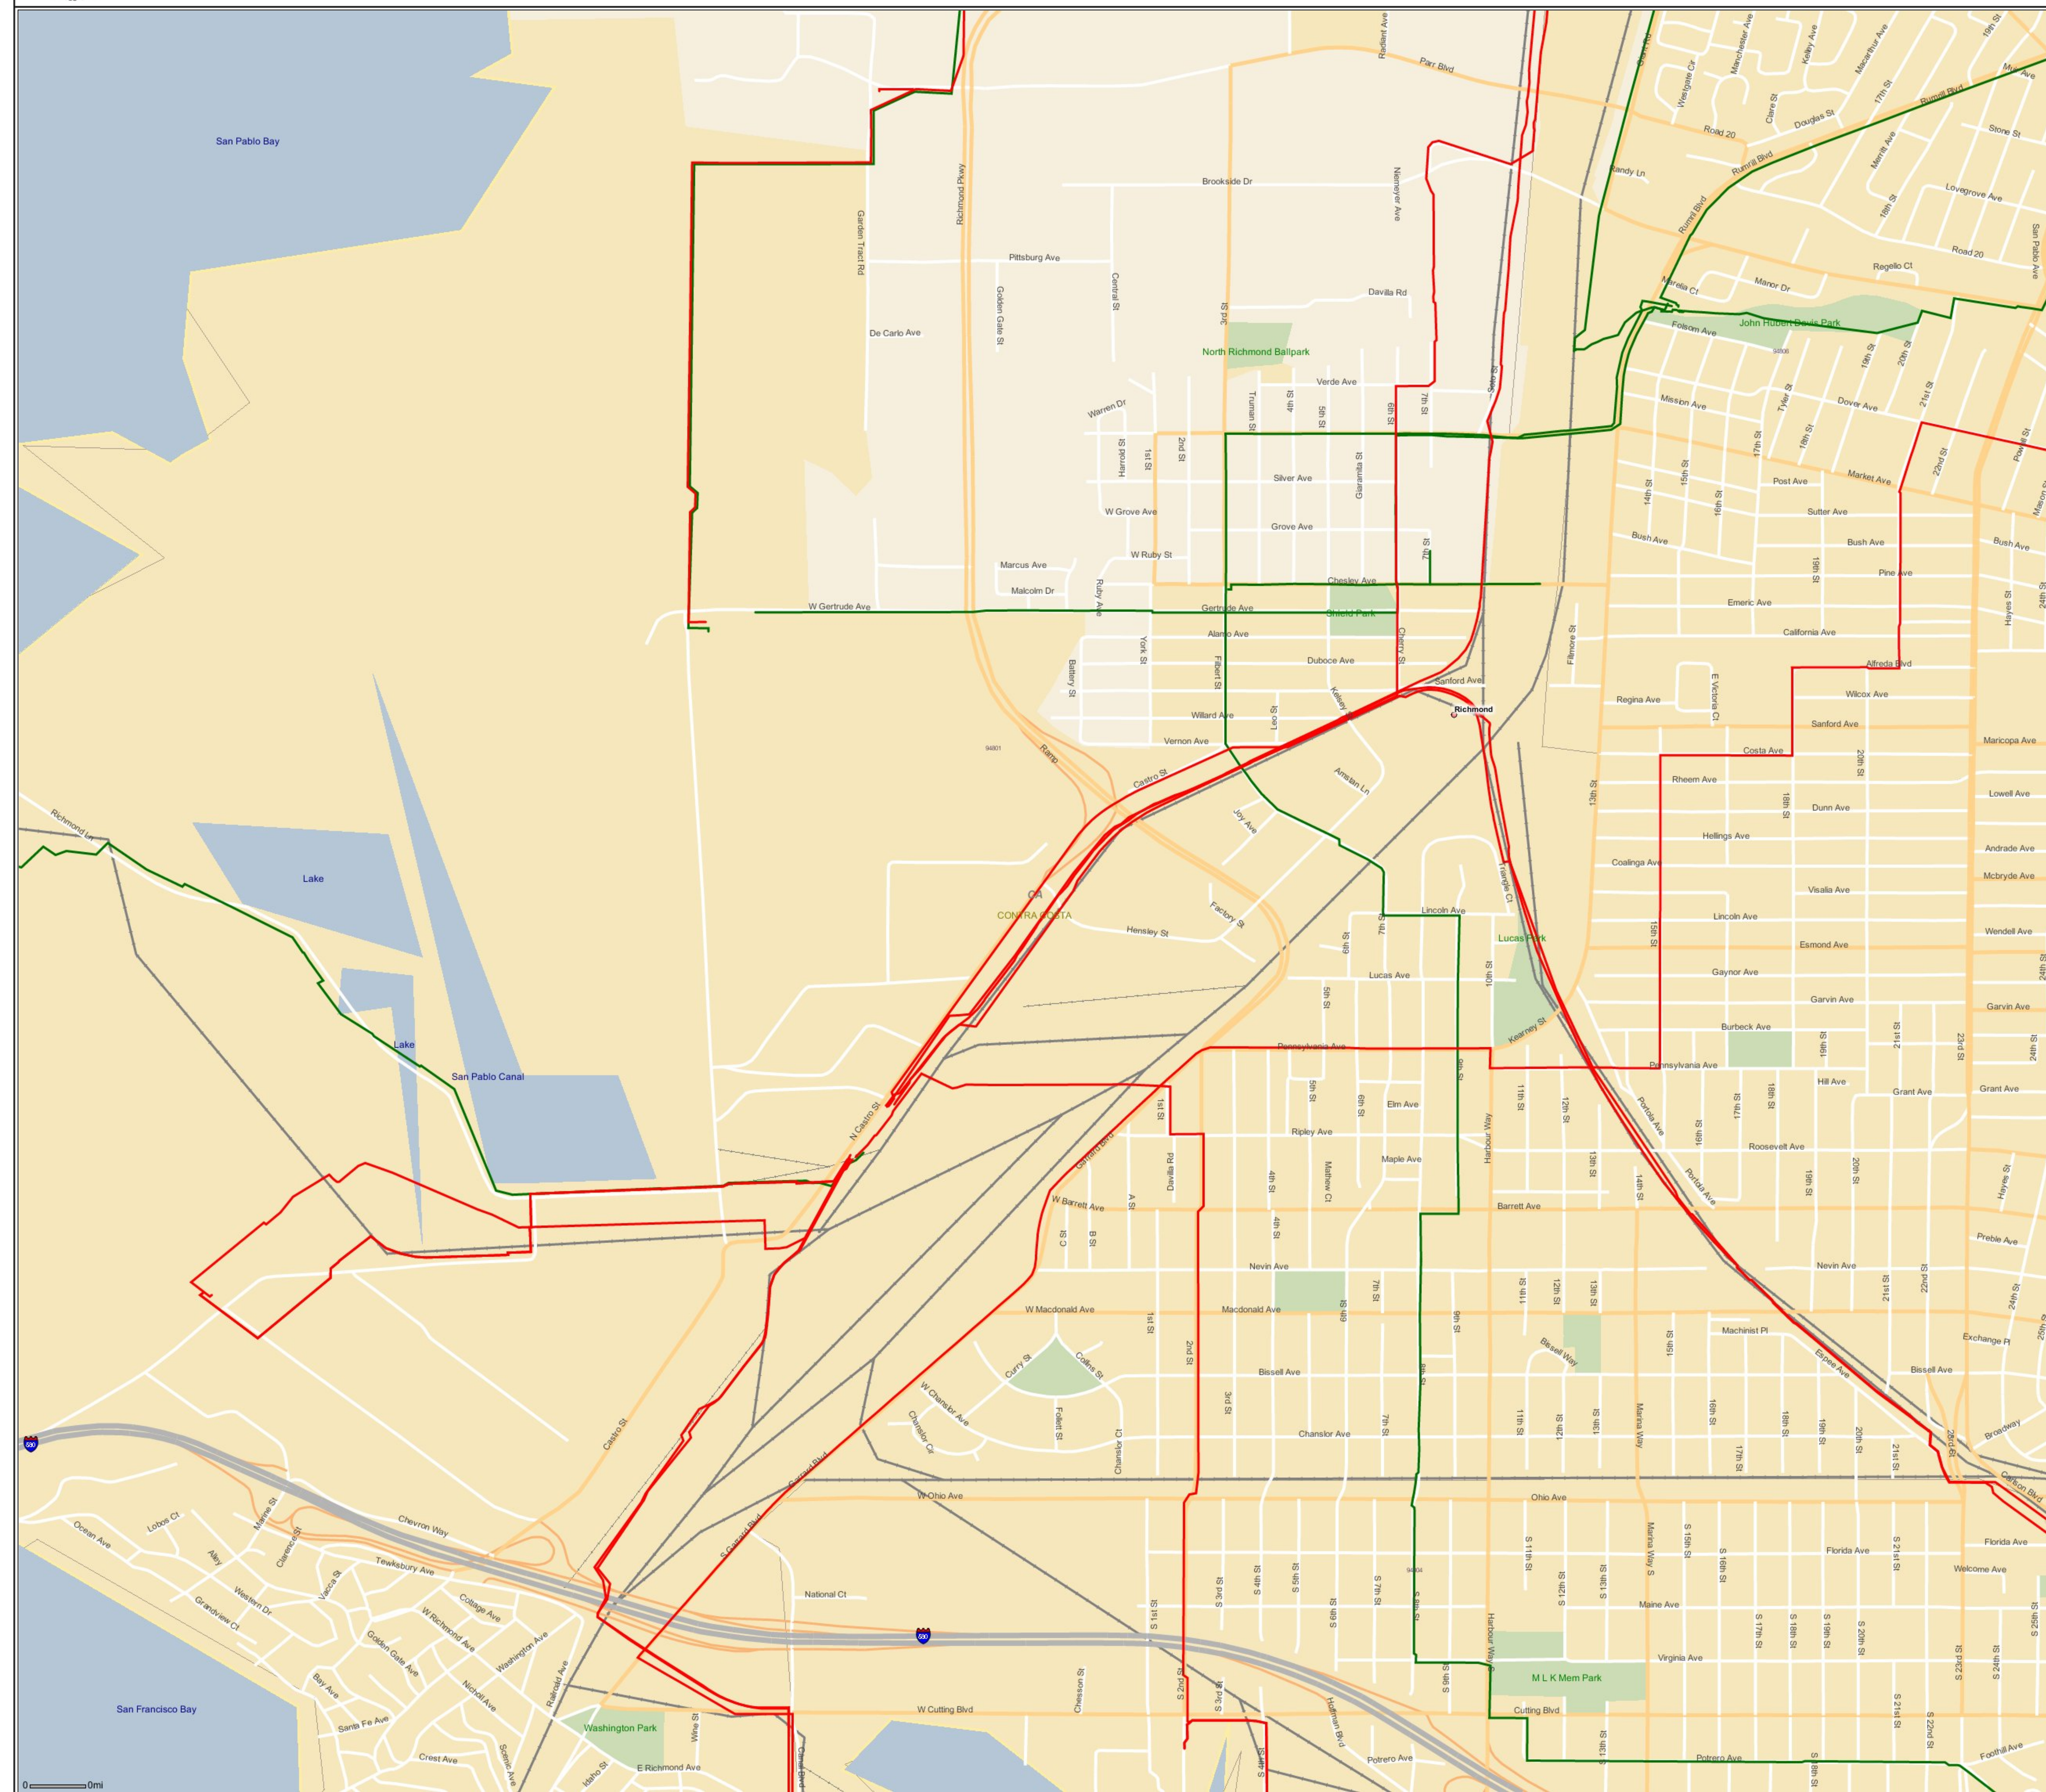

NATIONAL PIPELINE MAPPING SYSTEM

Layer List

NPMS Data

-  Gas Transmission
-  Hazardous Liquid

Pipelines depicted on this map represent gas and hazardous liquid transmission pipelines only. Gathering and distribution systems are not represented.

This map should never be used as a substitute for contacting a one-call center prior to excavation activities. Please call 811 before any digging occurs.

Questions regarding this map or its contents can be directed to npms-nr@mbakercorp.com.

Projection: Geographic
 Datum: NAD83

U.S. Department of Transportation
 Pipeline and Hazardous Materials Safety
 Administration
 National Pipeline Mapping System